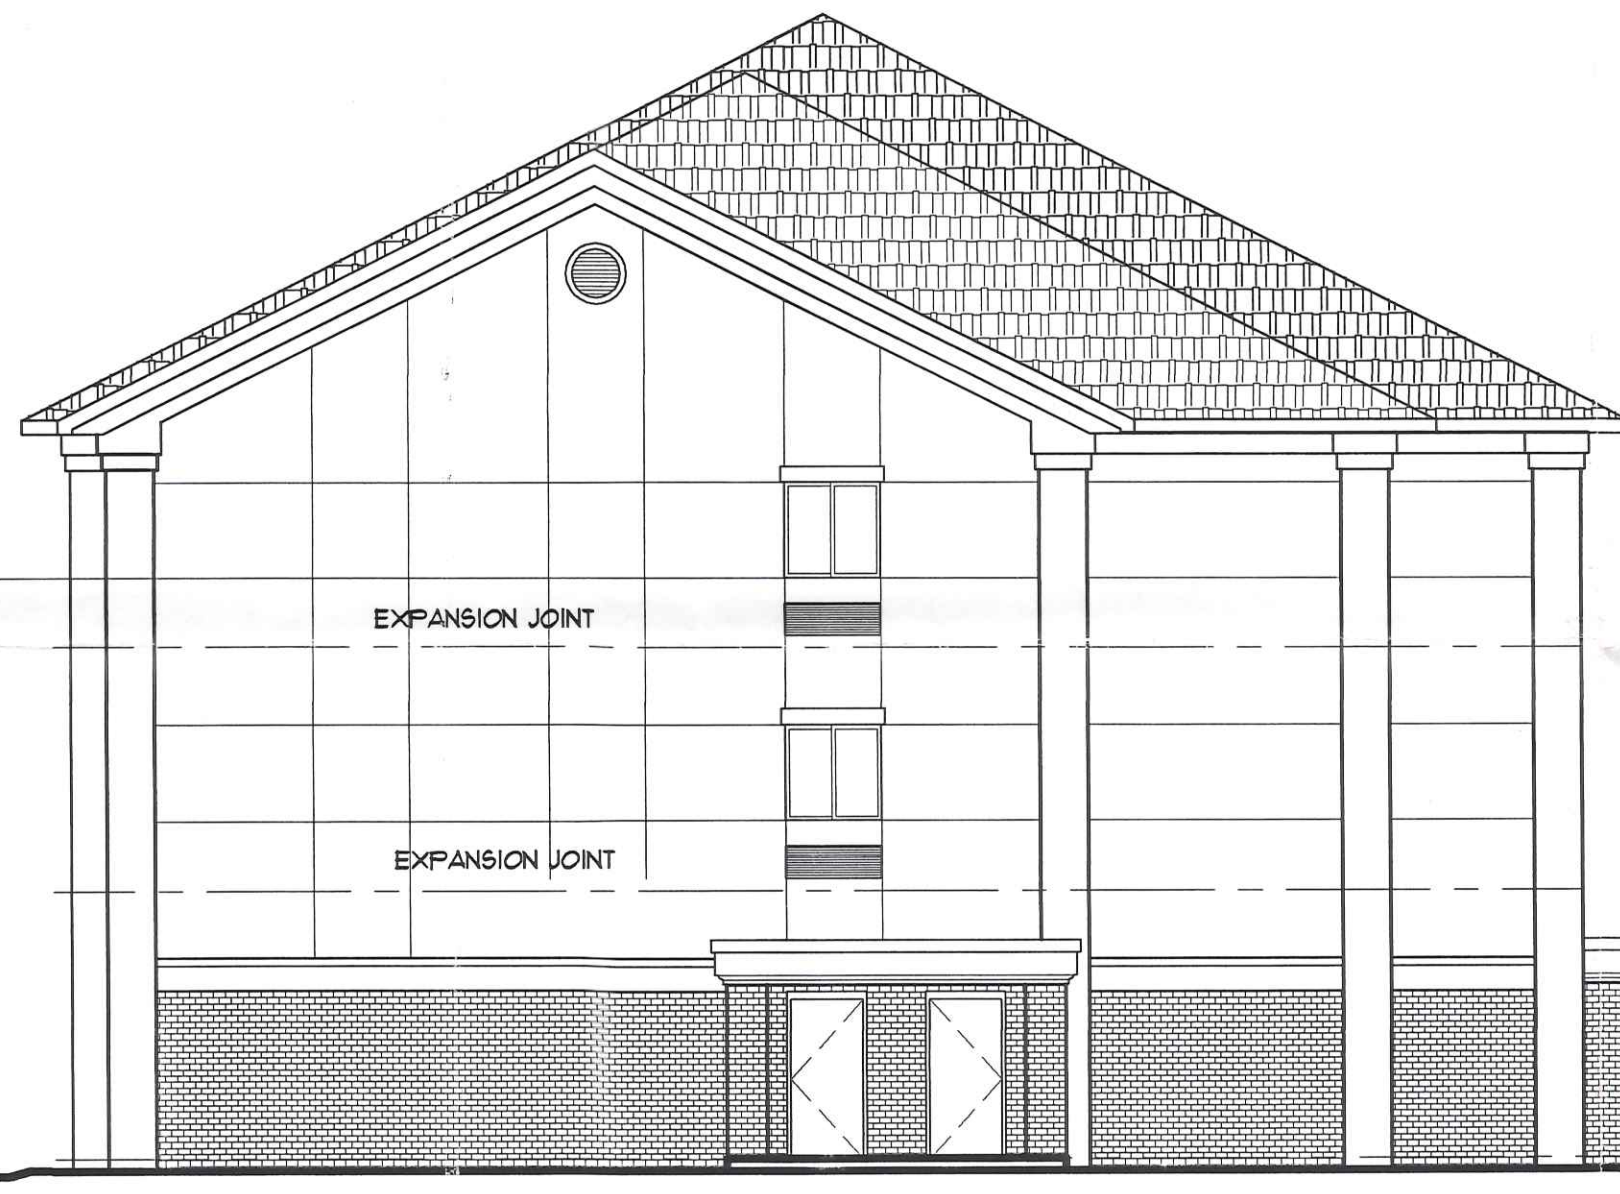

**SOUTH ELEVATION**  
SCALE: 1/8"=1'-0"

**CANOPY FRONT ELEVATION**  
SCALE: 1/8"=1'-0"

**EAST ELEVATION**  
SCALE: 1/8"=1'-0"

**WEST ELEVATION**  
SCALE: 1/8"=1'-0"

**NORTH ELEVATION**  
SCALE: 1/8"=1'-0"

**ARCHITECTURAL GROUP III**  
201 S. Nappanee St. Elkhart Indiana 46514-1953 • 574/293-0008

JOB TITLE

BEST WESTERN HOTEL  
NAPOLEON, OHIO  
A NEW 50 ROOM HOTEL

JOB NO. 03108  
DATE 05/28/03  
REVISIONS

DESIGN DEVELOPMENT

SHEET NO. **A2.1**  
ELEVATIONS

*1290 Independence*

05/28/03 01:15:24 PM