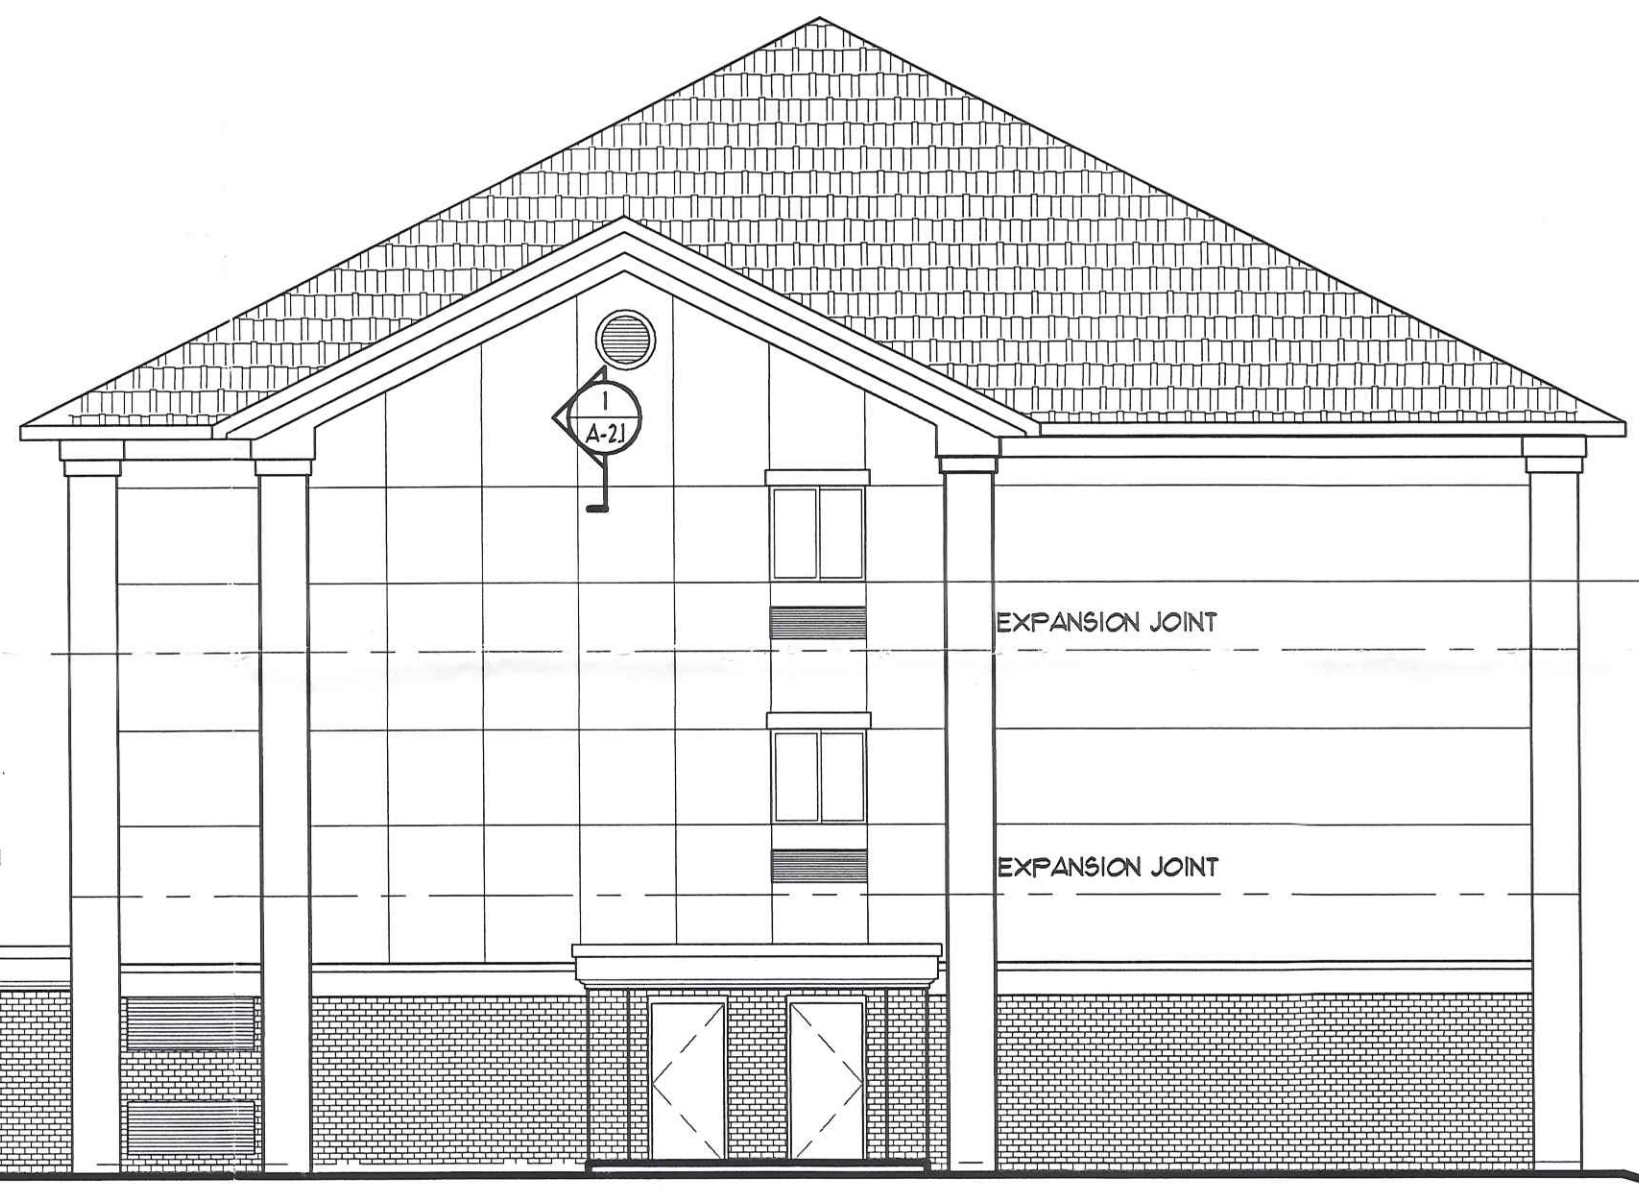

**SOUTH ELEVATION**  
SCALE: 1/8"=1'-0"

**CANOPY FRONT ELEVATION**  
SCALE: 1/8"=1'-0"

**EAST ELEVATION**  
SCALE: 1/8"=1'-0"

**WEST ELEVATION**  
SCALE: 1/8"=1'-0"

**NORTH ELEVATION**  
SCALE: 1/8"=1'-0"

**ARCHITECTURAL GROUP III**  
201 S. Nappanee St. Elkhart Indiana 46514-1953 • 574/293-0008

JOB TITLE

BEST WESTERN HOTEL  
NAPOLEON, OHIO  
A NEW 50 ROOM HOTEL

JOB NO. 03108  
DATE 05/28/03  
REVISIONS

DESIGN DEVELOPMENT

SHEET NO. **A2.1**  
ELEVATIONS

*1290 Independence*

05/28/03 01:15:24 PM